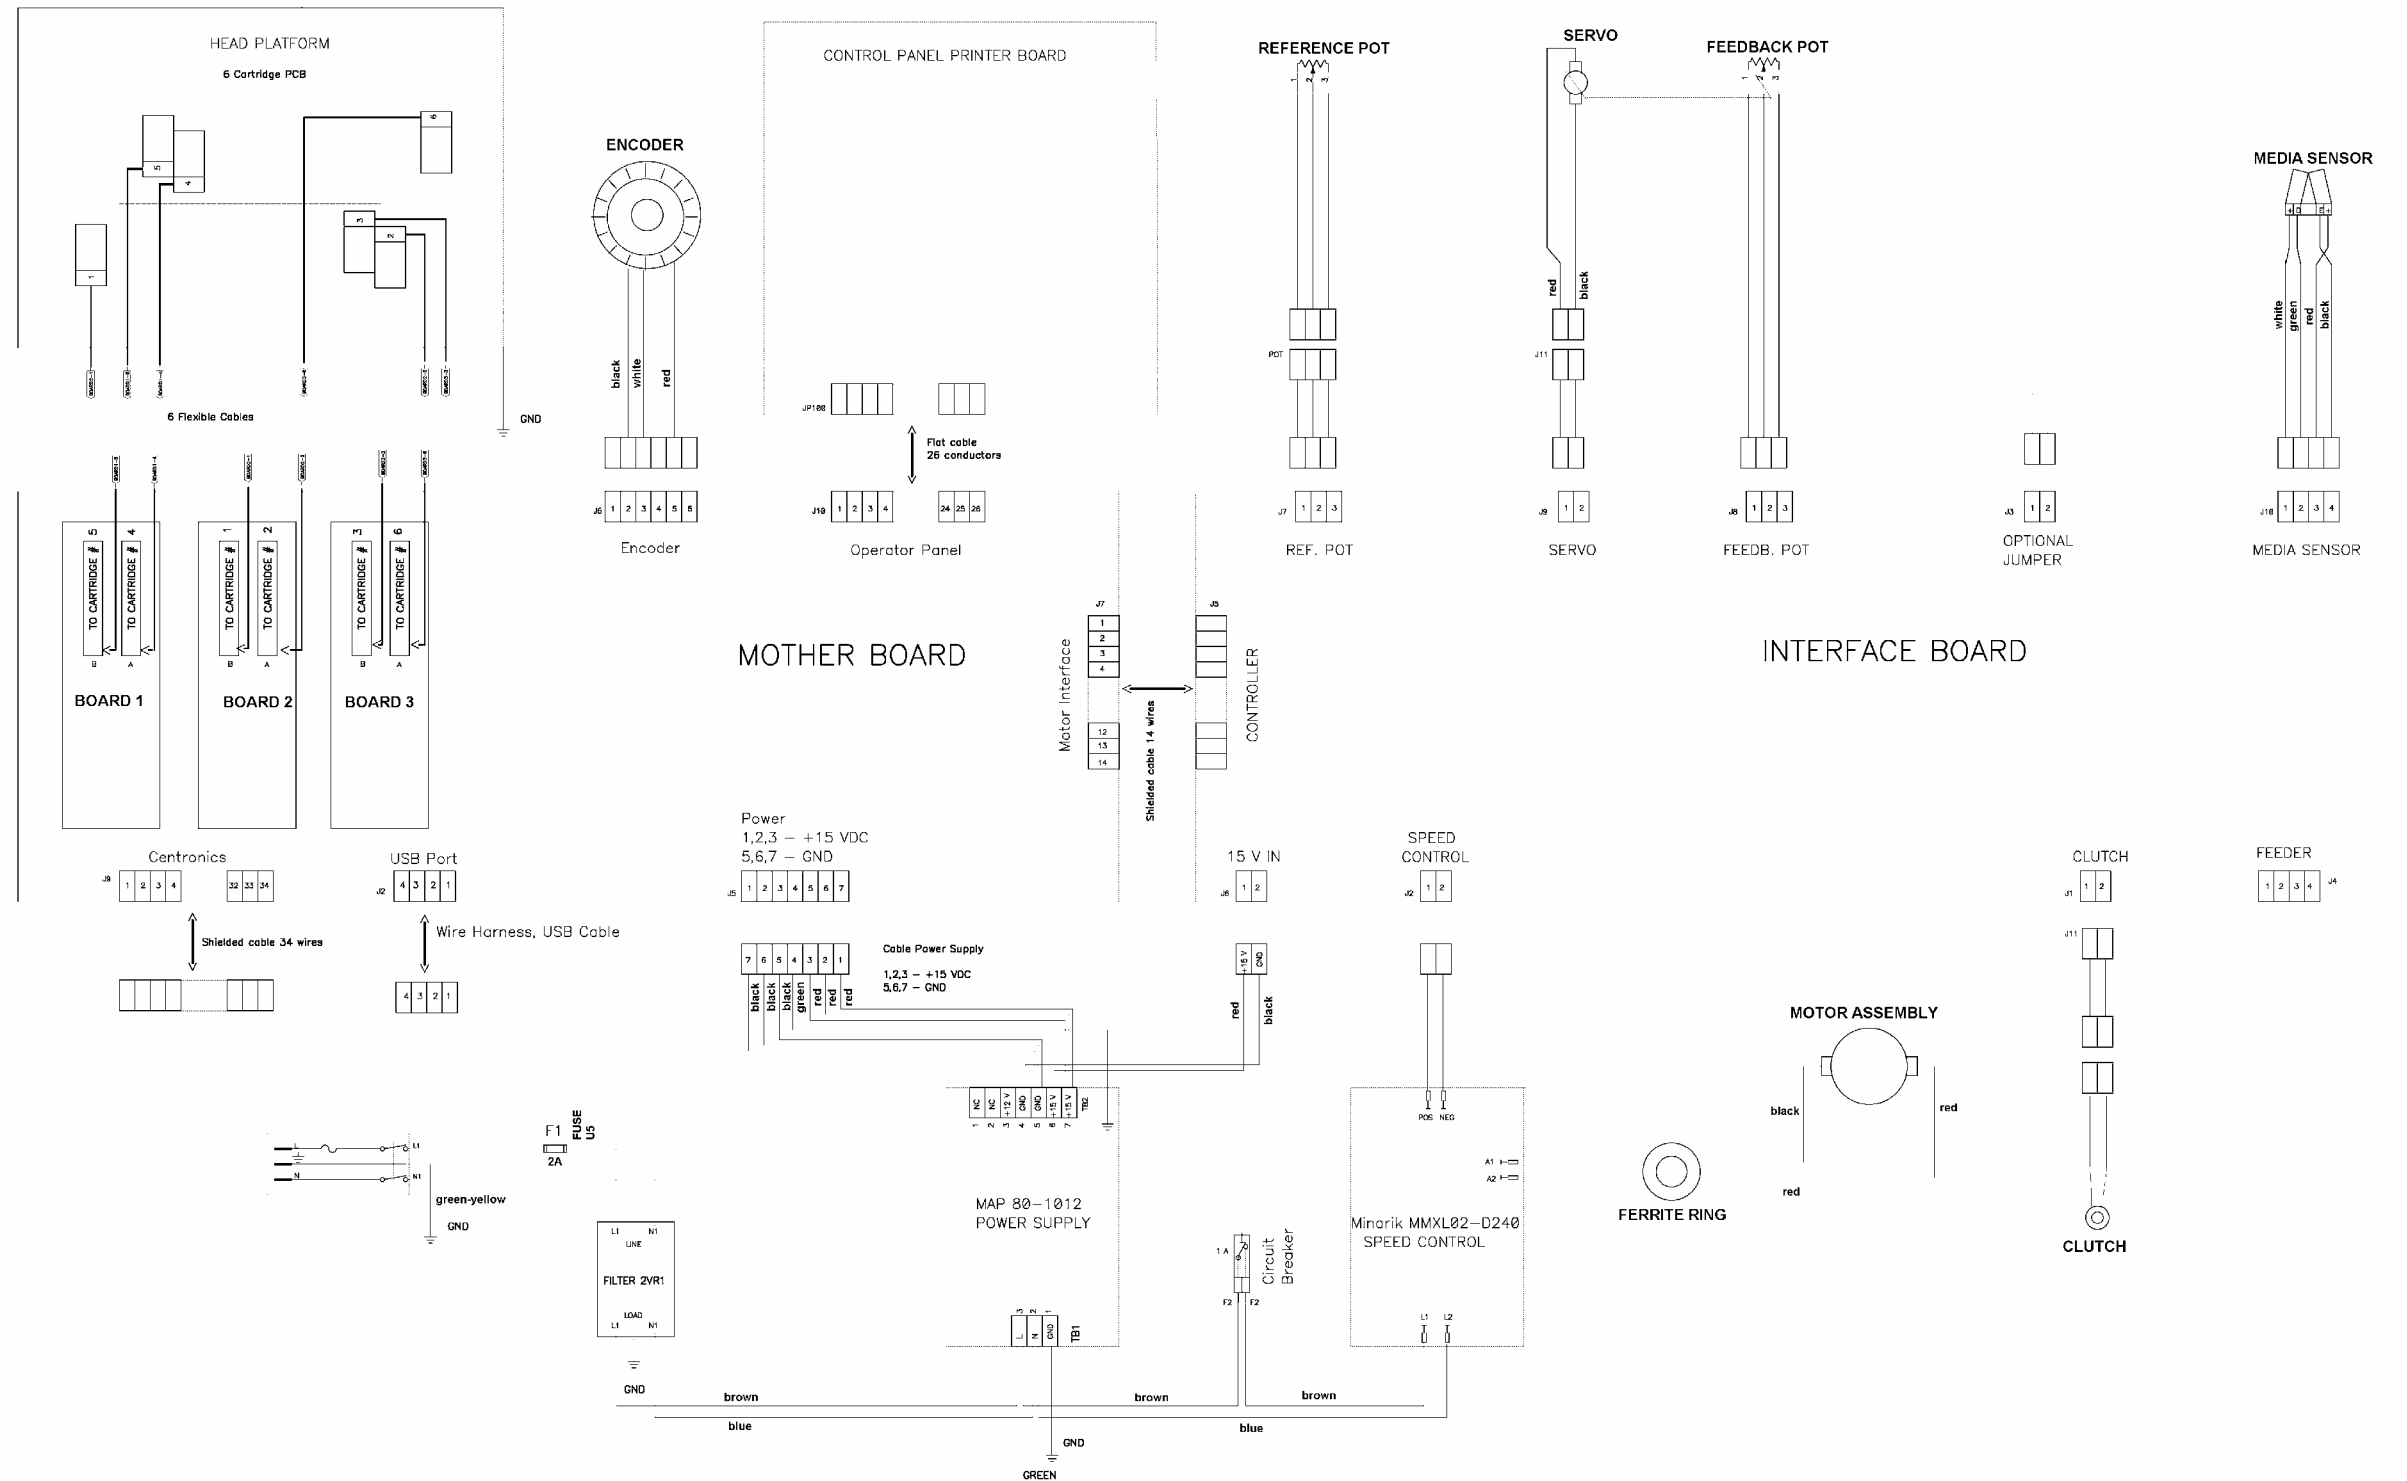

Appendix C – AstroJet 2600p Wiring Diagram

Appendix C – AstroJet 2800p Wiring Diagram