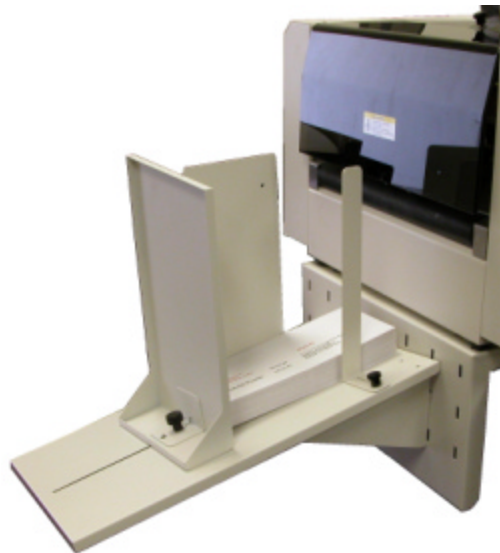

ASTROJET™ 300 PRINTER

- Economical Desktop Printer
- Print Quality up to 600 DPI
- 1-1/2" of Print in one pass
- HP-45 Cartridge Technology
- Windows™ PCL Driver
- Parallel and USB ports
- Unique top-load feed mechanism
- Solid Steel Construction
- Windows PCL Driver with AstroPrint™ Imaging Software

AstroJet 300 Printer shown with optional Drop Tray

Specifications

PRINT TECHNOLOGY	Inkjet, 3 HP 51645A Inkjet Cartridges
ADDRESS SPEED	Up to 7,200/hr – No. 10 Envelopes
PRINT QUALITY (Dots Per Inch)	High Quality 600 x 600 dpi Standard Quality 600 x 300 dpi Letter Quality 600 x 200 dpi Draft Quality 600 x 150 dpi
IMAGE AREA	1-1/2" X 14 "
PRINT ORIENTATION	Normal and Reverse
INK MONITOR	Visible on display
FONTS	All TrueType fonts available on PC
PRINTS	Prints graphics, logos, and barcodes
MATERIAL SIZE	Length – 5" to 14" Width – 3" to 14"
MATERIAL THICKNESS	Up to 1/8"
FEEDER CAPACITY:	Up to 300 No. 10 envelopes
MEMORY	12 MB
PRINT COLORS	Standard and Versatile Black, Red, Blue, Green, and Yellow
INK	Water-based. May require drying assistance for coated stock
SOFTWARE	Windows™ Printer Drivers for Windows™ 95, 98, 2000, ME and XP
DIAGNOSTICS	Resident in firmware
FIRMWARE UPDATE	Flash PROM update
PC INTERFACE	Parallel and USB
COUNTERS	One operator resettable job counter, one permanent lifetime counter
DUTY CYCLE	18 million addresses total or 300,000 per month over a 5-year life cycle
DIMENSIONS	19" H x 21" L x 20.5" W (482.6 mm H x 533.4 mm L x 520.7 mm W)
WEIGHT	53 lbs. (24.1 kg.)
ELECTRICAL	AstroJet™ 300 P 115VAC 50/60 Hz or AstroJet™ 300 PE 240VAC 50/60 Hz
OPTIONS	Conveyor/Stacker, Drop Tray, and FlexMail® mailing software